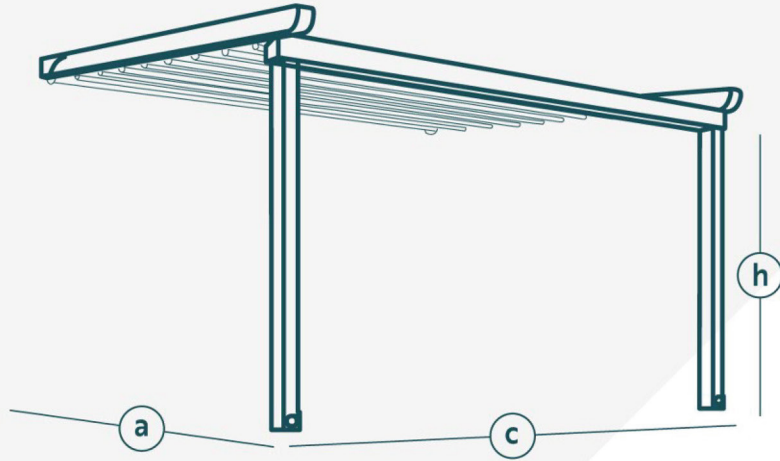

MODEL 1

برجولات / pergolas | PVC برجولا / PVC Pergola