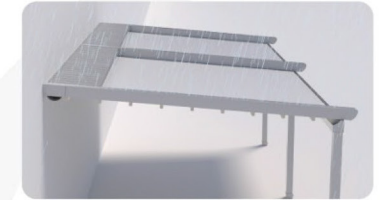

حماية من المطر والرياح
rain and wind protection