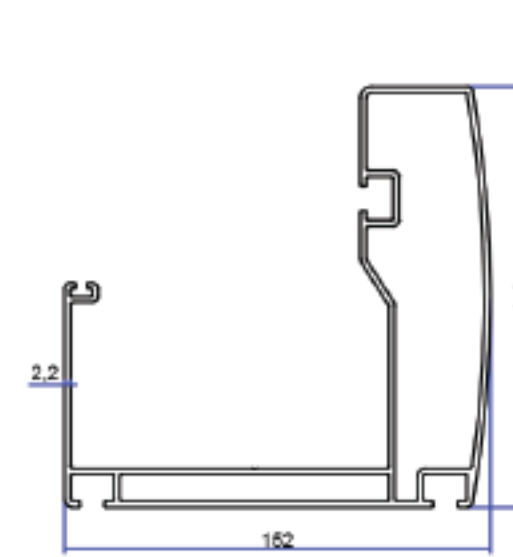

GROOVE GROUP

PROFILE NO 2078
WEIGHT 4.398 KG/M