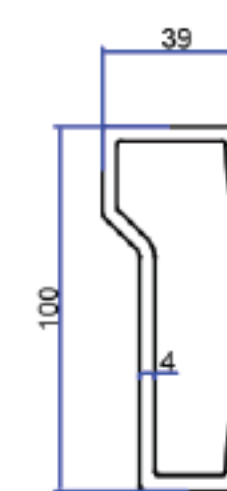

## GROOVE GROUP

**PROFILE NO 2078**  
**WEIGHT 4.398 KG/M**

**PROFILE NO 5935**  
**WEIGHT 3.918 KG/M**

**PROFILE NO 2281**  
**WEIGHT 3.246 KG/M**

**PROFILE NO 6536**  
**WEIGHT 2.618 KG/M**

## BEAM GROUP

**PROFILE NO 8261**  
**WEIGHT 1.119 KG/M**

**PROFILE NO 5410**  
**WEIGHT 1.830 KG/M**

**PROFILE NO 37153**  
**WEIGHT 0.937 KG/M**

**PROFILE NO 5477**  
**WEIGHT 0.618 KG/M**

**PROFILE NO 5478**  
**WEIGHT 1.309 KG/M**