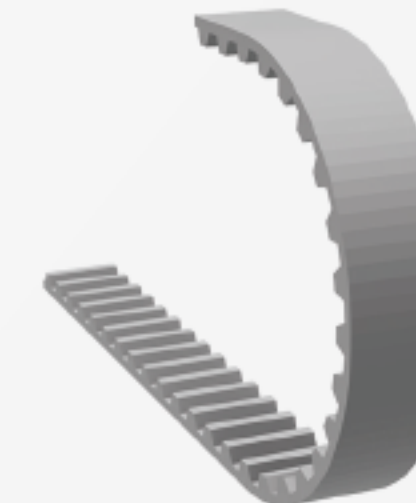

TIMING BELT

PRODUCT CODE: PRG-107
1 ROLL : 100 MT
T 10×25