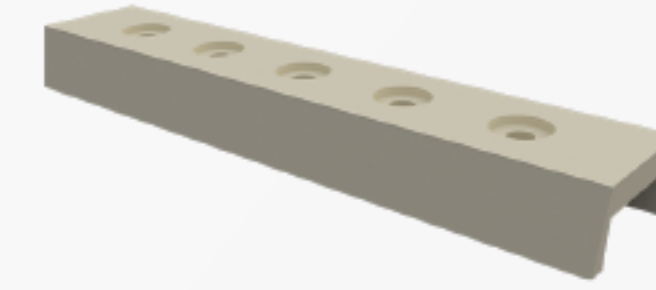

PERGOLA WHEEL GROUP

PRG-25

TIMING CONNECTION

PRODUCT CODE: PRG-15
SET : 3 PCS