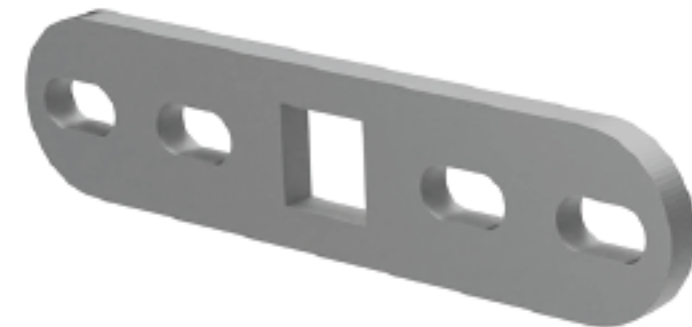

RAIL ENGINE FIXING SHEET

PRODUCT CODE: PRG-51
SET : 1X COLUMN