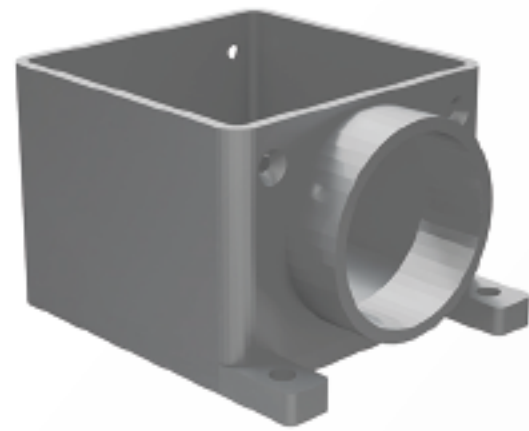

### **COLUMN SMALL GUTTER** **TOP CONNECTION SHEET**

PRODUCT CODE: PRG-56  
SET : 1X COLUMN  
DIMENSIONS: 80×120mm

### **COLUMN LOWER PERFORATED** **CONNECTION SHEET**

PRODUCT CODE: PRG-57  
SET : 1X COLUMN  
DIMENSIONS: 80×120mm

### **COLUMN LOWER** **CONNECTION SHEET**

PRODUCT CODE: PRG-58  
SET : 1X COLUMN  
DIMENSIONS: 80×120mm