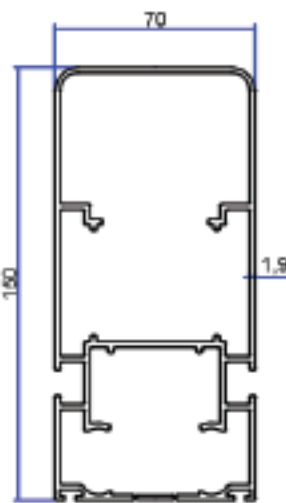

## BEAM GROUP

**PROFILE NO 2001**  
**WEIGHT 7.168 KG/M**

**PROFILE NO 2052**  
**WEIGHT 5.217 KG/M**

**PROFILE NO 6413**  
**WEIGHT 4.655 KG/M**

**PROFILE NO 5922**  
**WEIGHT 4.212 KG/M**

**PROFILE NO 2156**  
**WEIGHT 3.272 KG/M**

## COLUMN GROUP

**PROFILE NO 2111**  
**WEIGHT 3.044 KG/M**

**PROFILE NO 5936**  
**WEIGHT 3.032 KG/M**

**PROFILE NO 6565**  
**WEIGHT 2.463 KG/M**

**PROFILE NO 37025**  
**WEIGHT 3.994 KG/M**