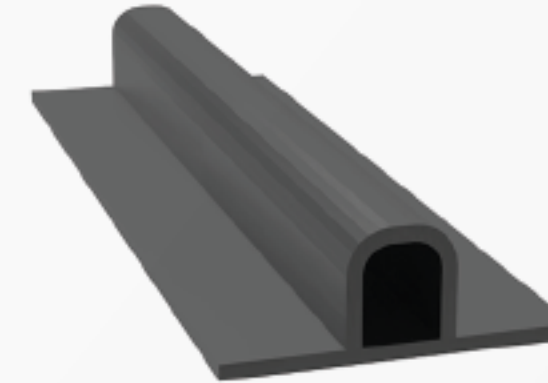

CABLE WICK

PRODUCT CODE: PRG-103
1 ROLL : 100 MT