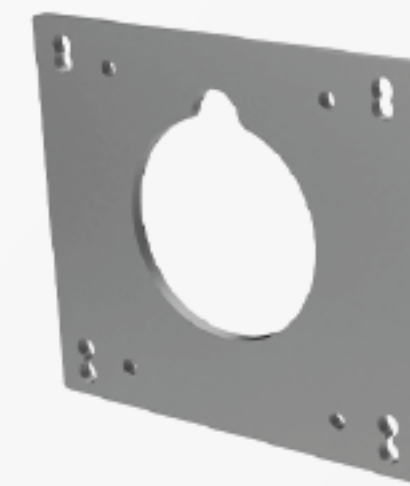

COLUMN GUTTER **CONNECTION SHEET**

PRODUCT CODE: PRG-48
SET : 1X COLUMN
DIMENSIONS: 110×145mm