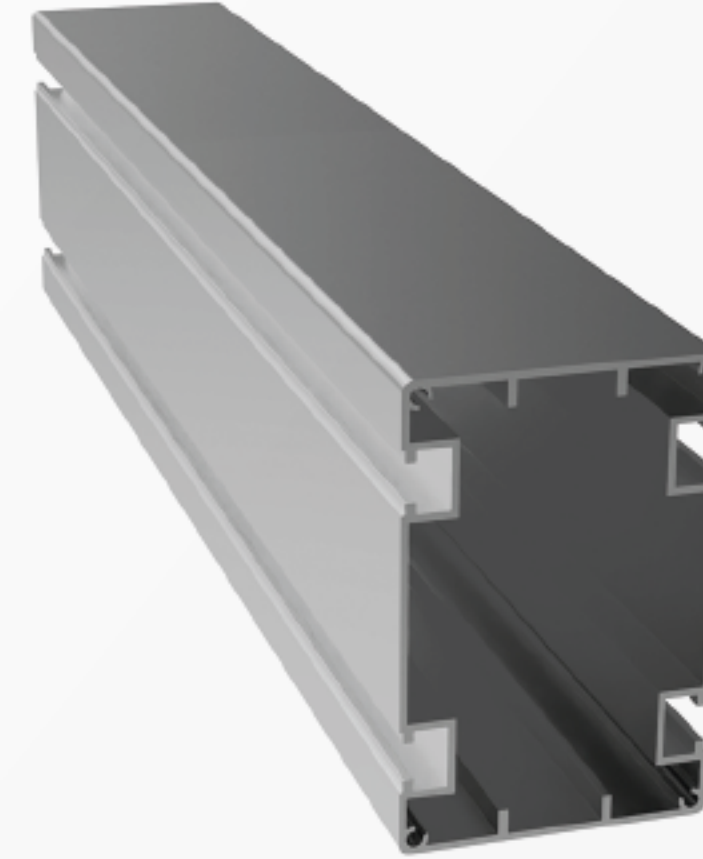

MIDDLE COLUMN

PRODUCT CODE: **6565**
WEIGHT KG/M: **2.463**
DIMENSIONS: **100×100×2mm**