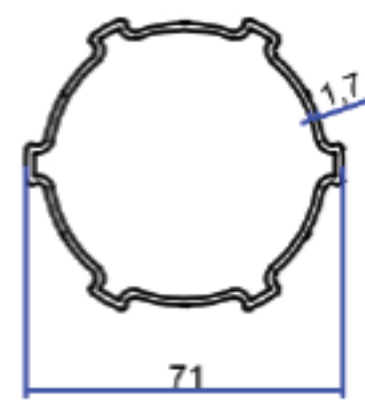

MOTOR GRUBU

PROFILE NO 37100
WEIGHT 1.074 KG/M