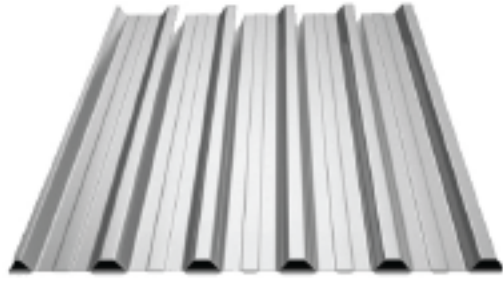

PERGOLA ACCESORIES

TRAPEZODIAL SHEETS

TRAPEZODIAL SHEET

PRODUCT CODE: PRG-99/1
DIMENSIONS: 100×100mm