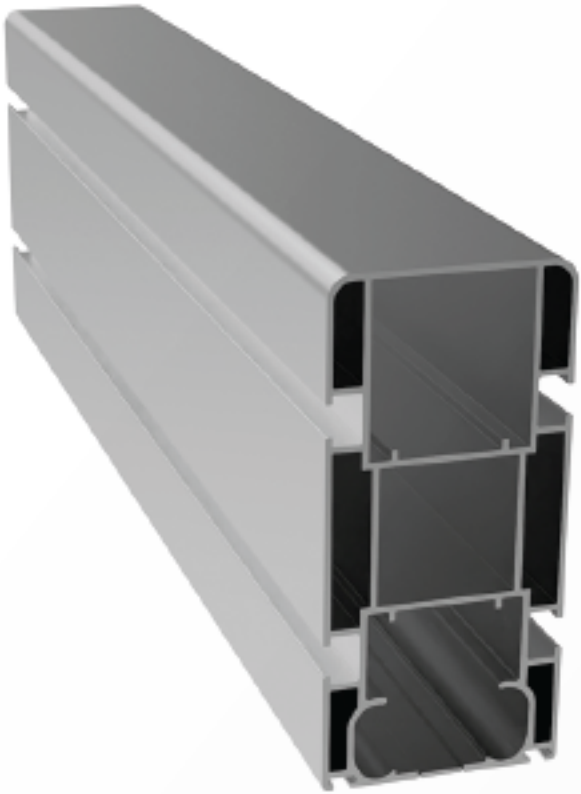

SMALL RAIL 70X150

PRODUCT CODE: 6413
WEIGHT KG/M: 4.655
DIMENSIONS: 71×150×1.9mm