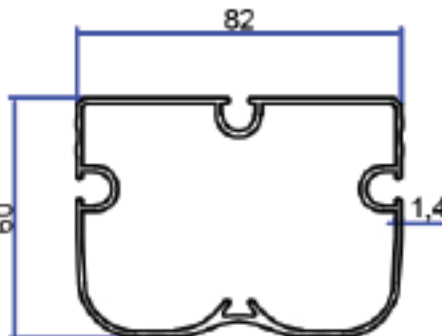

## GROOVE GROUP

**PROFILE NO 2078**  
**WEIGHT 4.398 KG/M**

**PROFILE NO 5935**  
**WEIGHT 3.918 KG/M**

**PROFILE NO 2281**  
**WEIGHT 3.246 KG/M**

**PROFILE NO 6536**  
**WEIGHT 2.618 KG/M**

## BEAM GROUP

**PROFILE NO 8261**  
**WEIGHT 1.119 KG/M**

**PROFILE NO 5410**  
**WEIGHT 1.830 KG/M**

**PROFILE NO 37153**  
**WEIGHT 0.937 KG/M**

**PROFILE NO 5477**  
**WEIGHT 0.618 KG/M**

**PROFILE NO 5478**  
**WEIGHT 1.309 KG/M**