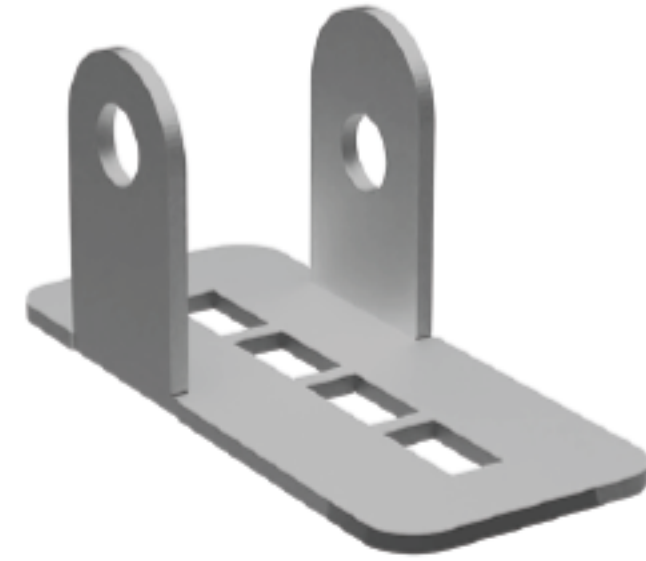

RAIL BACK THICK CORNICE FIXING SHEET

PRODUCT CODE: PRG-50
SET : 3X COLUMN