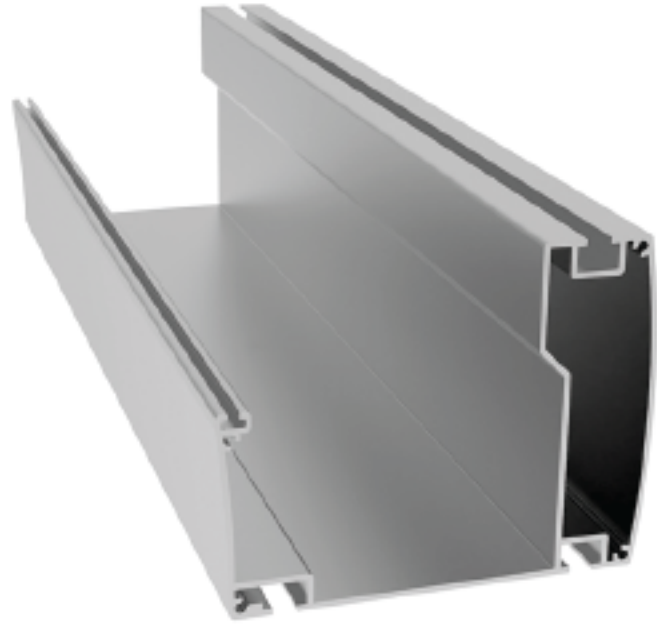

GROOVE GROUP

SMALL GUTTER

PRODUCT CODE: **5935**

WEIGHT KG/M: **3.916**

DIMENSIONS: **158×125×2.5mm**