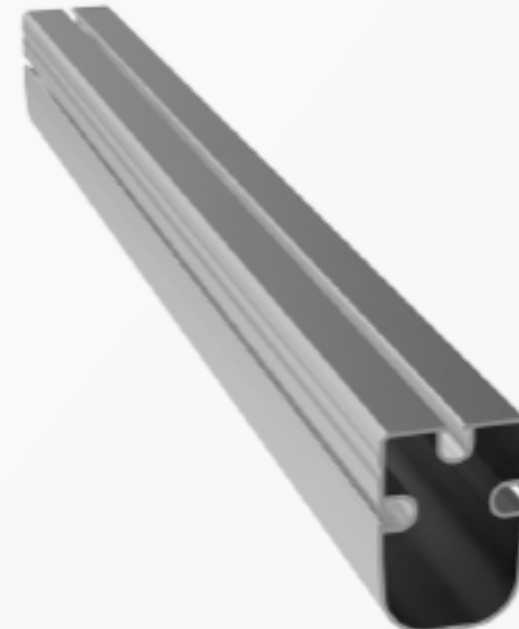

THICK CORNICE STANDARD

PRODUCT CODE: **5410**

WEIGHT KG/M: **1.830**

DIMENSIONS: **84×58×1.6mm**