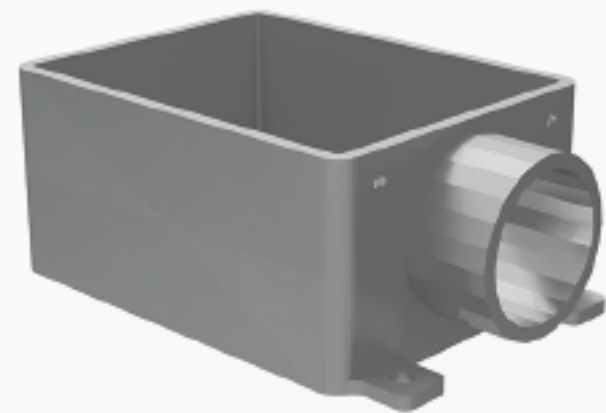

COLUMN LOWER SHOE

PRODUCT CODE: PRG-84
SET : 1X COLUMN
DIMENSIONS: 110×145mm