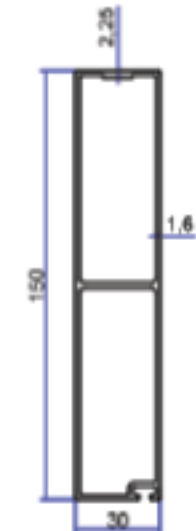

## BEAM GROUP

**PROFILE NO 2001**  
**WEIGHT 7.168 KG/M**

**PROFILE NO 2052**  
**WEIGHT 5.217 KG/M**

**PROFILE NO 6413**  
**WEIGHT 4.655 KG/M**

**PROFILE NO 5922**  
**WEIGHT 4.212 KG/M**

**PROFILE NO 2156**  
**WEIGHT 3.272 KG/M**

## COLUMN GROUP

**PROFILE NO 2111**  
**WEIGHT 3.044 KG/M**

**PROFILE NO 5936**  
**WEIGHT 3.032 KG/M**

**PROFILE NO 6565**  
**WEIGHT 2.463 KG/M**

**PROFILE NO 37025**  
**WEIGHT 3.994 KG/M**