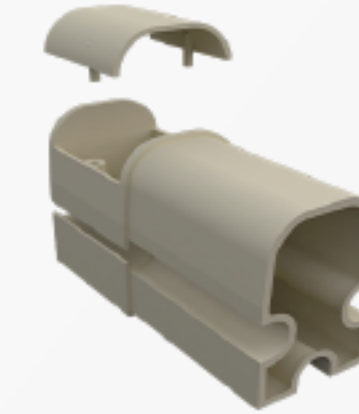

WEDGED CARRIER PLASTIC PARTS

NOT INCLUDED IN PLASTIC SET

THIN CORNICE CORNER WEDGE

PRODUCT CODE: PRG-19