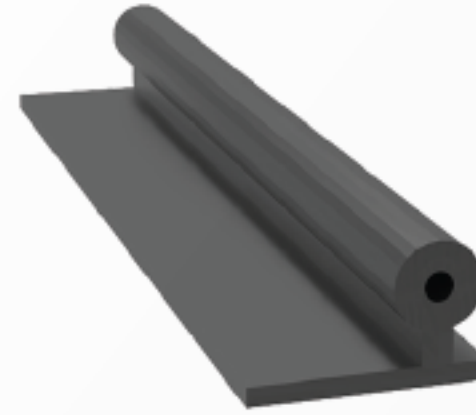

WICKS AND BELTS

CORNICE WICK EDGE

PRODUCT CODE: PRG-100
TEMP : 5410
1 ROLL : 100 MT