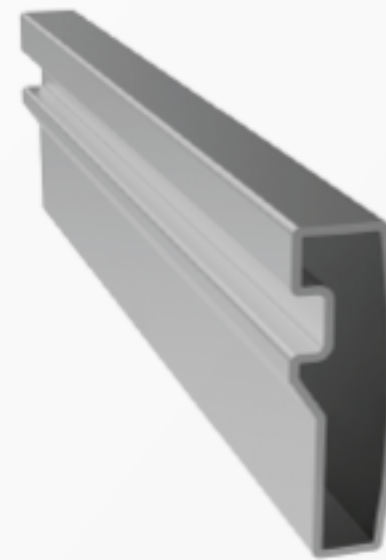

LARGE GUTTER CONNECTOR

PRODUCT CODE: **2281**

WEIGHT KG/M: **3.246**

DIMENSIONS: **41×132×3.6mm**