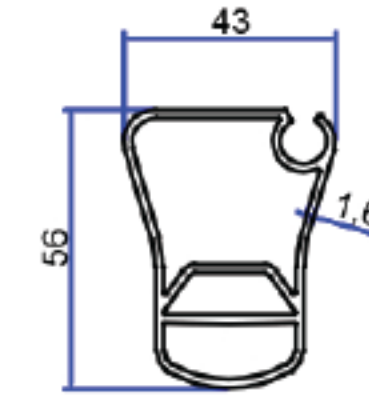

## GROOVE GROUP

**PROFILE NO 2078**  
**WEIGHT 4.398 KG/M**

**PROFILE NO 5935**  
**WEIGHT 3.918 KG/M**

**PROFILE NO 2281**  
**WEIGHT 3.246 KG/M**

**PROFILE NO 6536**  
**WEIGHT 2.618 KG/M**

## BEAM GROUP

**PROFILE NO 8261**  
**WEIGHT 1.119 KG/M**

**PROFILE NO 5410**  
**WEIGHT 1.830 KG/M**

**PROFILE NO 37153**  
**WEIGHT 0.937 KG/M**

**PROFILE NO 5477**  
**WEIGHT 0.618 KG/M**

**PROFILE NO 5478**  
**WEIGHT 1.309 KG/M**