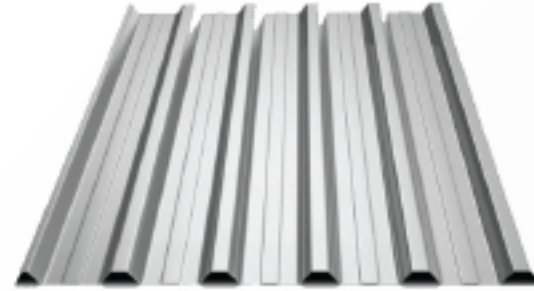

TRAPEZODIAL SHEET

PRODUCT CODE: PRG-99/2
DIMENSIONS: 75×100mm