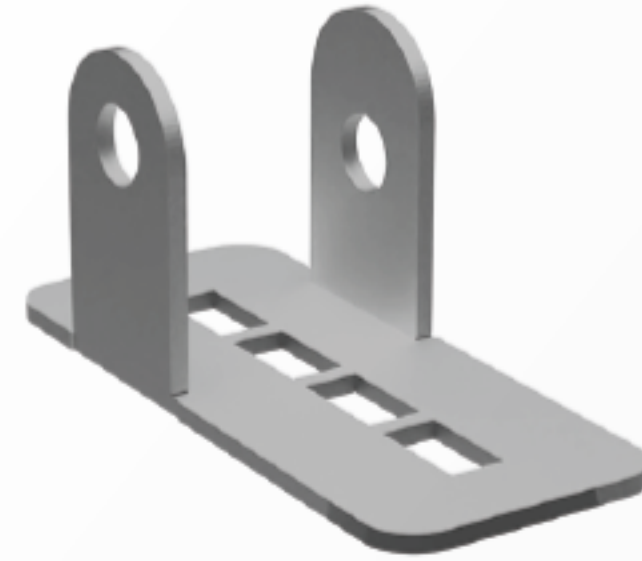

RAIL BACK THICK CORNICE FIXING SHEET

PRODUCT CODE: PRG-50
SET : 3X COLUMN