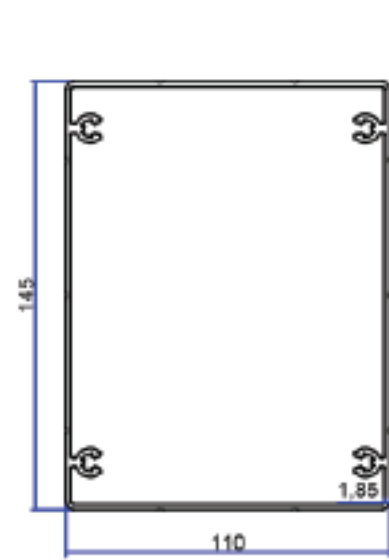

COLUMN GROUP

PROFILE NO 2111
WEIGHT 3.044 KG/M