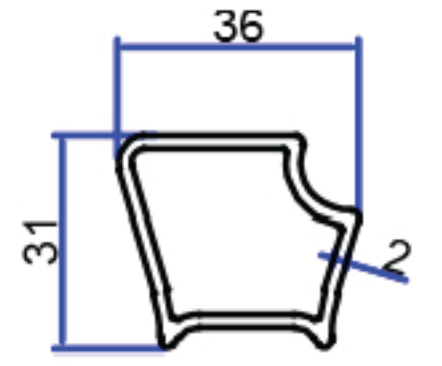

## GROOVE GROUP

**PROFILE NO 2078**  
**WEIGHT 4.398 KG/M**

**PROFILE NO 5935**  
**WEIGHT 3.918 KG/M**

**PROFILE NO 2281**  
**WEIGHT 3.246 KG/M**

**PROFILE NO 6536**  
**WEIGHT 2.618 KG/M**

## BEAM GROUP

**PROFILE NO 8261**  
**WEIGHT 1.119 KG/M**

**PROFILE NO 5410**  
**WEIGHT 1.830 KG/M**

**PROFILE NO 37153**  
**WEIGHT 0.937 KG/M**

**PROFILE NO 5477**  
**WEIGHT 0.618 KG/M**

**PROFILE NO 5478**  
**WEIGHT 1.309 KG/M**