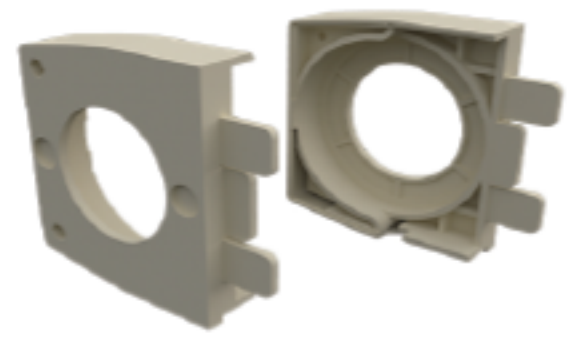

PLASTIC SET

PERGOLA RAIL GROUP

PRG-23

BACK CAGE

PRODUCT CODE: PRG-01
SET : 3 PCS