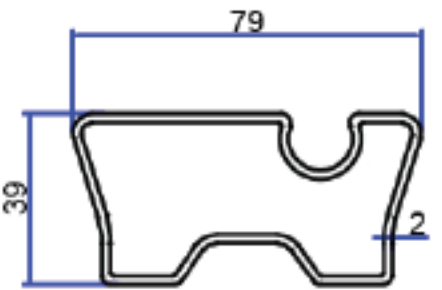

## GROOVE GROUP

**PROFILE NO 2078**  
**WEIGHT 4.398 KG/M**

**PROFILE NO 5935**  
**WEIGHT 3.918 KG/M**

**PROFILE NO 2281**  
**WEIGHT 3.246 KG/M**

**PROFILE NO 6536**  
**WEIGHT 2.618 KG/M**

## BEAM GROUP

**PROFILE NO 8261**  
**WEIGHT 1.119 KG/M**

**PROFILE NO 5410**  
**WEIGHT 1.830 KG/M**

**PROFILE NO 37153**  
**WEIGHT 0.937 KG/M**

**PROFILE NO 5477**  
**WEIGHT 0.618 KG/M**

**PROFILE NO 5478**  
**WEIGHT 1.309 KG/M**