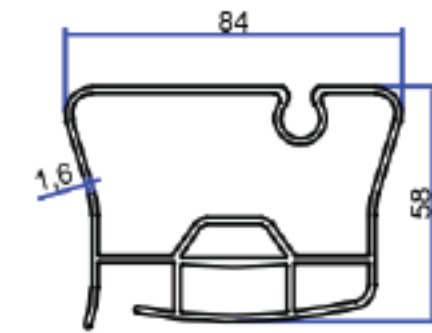

## GROOVE GROUP

**PROFILE NO 2078**  
**WEIGHT 4.398 KG/M**

**PROFILE NO 5935**  
**WEIGHT 3.918 KG/M**

**PROFILE NO 2281**  
**WEIGHT 3.246 KG/M**

**PROFILE NO 6536**  
**WEIGHT 2.618 KG/M**

## BEAM GROUP

**PROFILE NO 8261**  
**WEIGHT 1.119 KG/M**

**PROFILE NO 5410**  
**WEIGHT 1.830 KG/M**

**PROFILE NO 37153**  
**WEIGHT 0.937 KG/M**

**PROFILE NO 5477**  
**WEIGHT 0.618 KG/M**

**PROFILE NO 5478**  
**WEIGHT 1.309 KG/M**