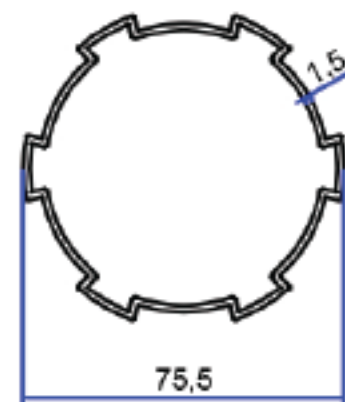

MOTOR GROUP

PROFILE NO 5312
WEIGHT 1.100 KG/M