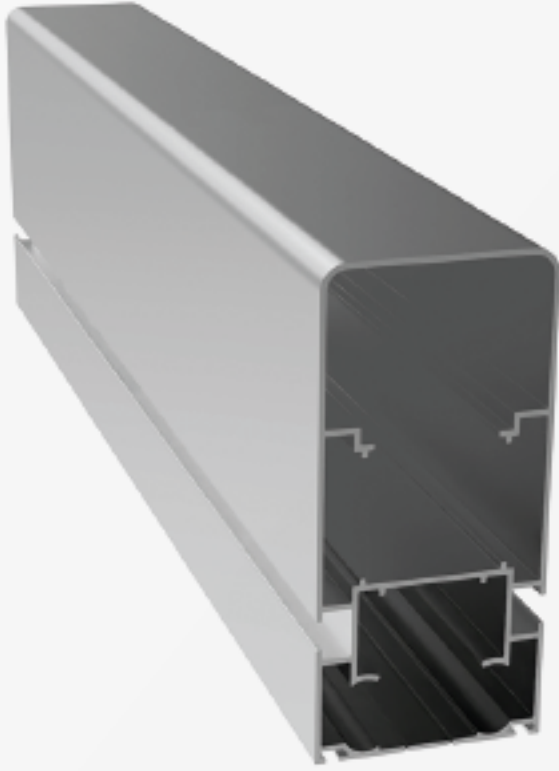

ECO RAIL 70X150

PRODUCT CODE: 2156
WEIGHT KG/M: 3.217
DIMENSIONS: 70×150×1.9mm