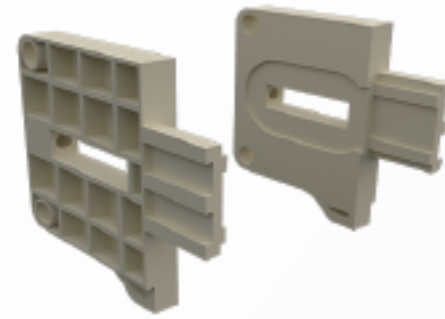

FRONT TENSIONER WEDGE RIGHT/LEFT

PRODUCT CODE: PRG-04
SET : 3 PCS