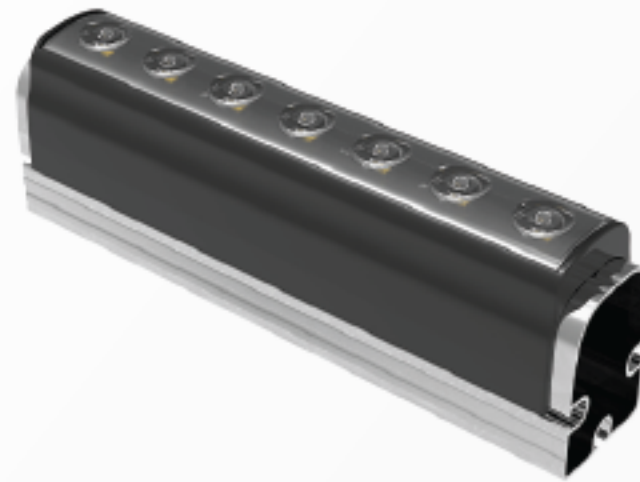

WEDGE CORNICE LED 24 W
PRODUCT CODE: PRG-112
DAYLIGHT - WHITE