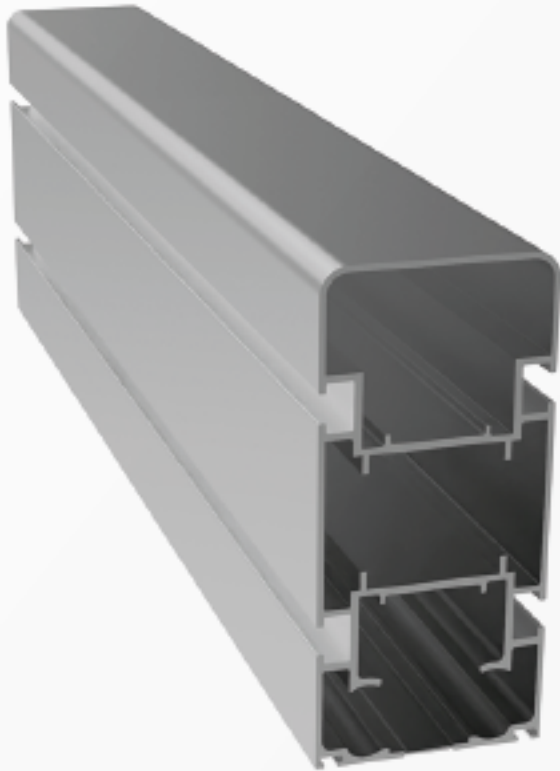

ECO RAIL 2 CHANNELS 70X150

PRODUCT CODE: 5922
WEIGHT KG/M: 4.212
DIMENSIONS: 70×150×1.9mm