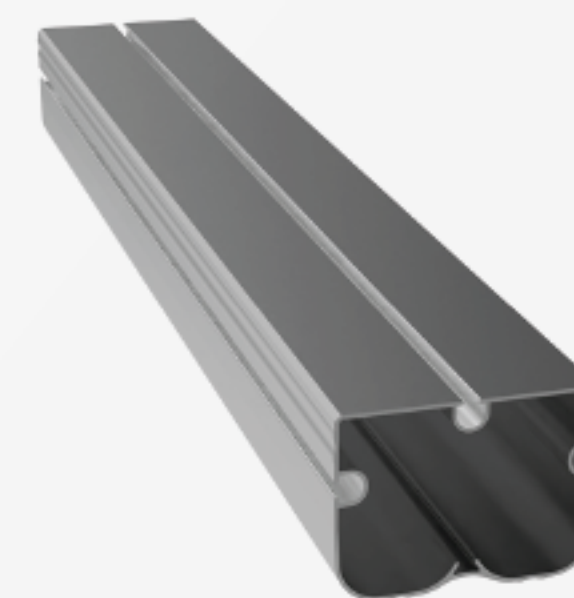

SMALL CORNICE ADAPTER

PRODUCT CODE: **5477**

WEIGHT KG/M: **0.618**

DIMENSIONS: **36×31×2mm**