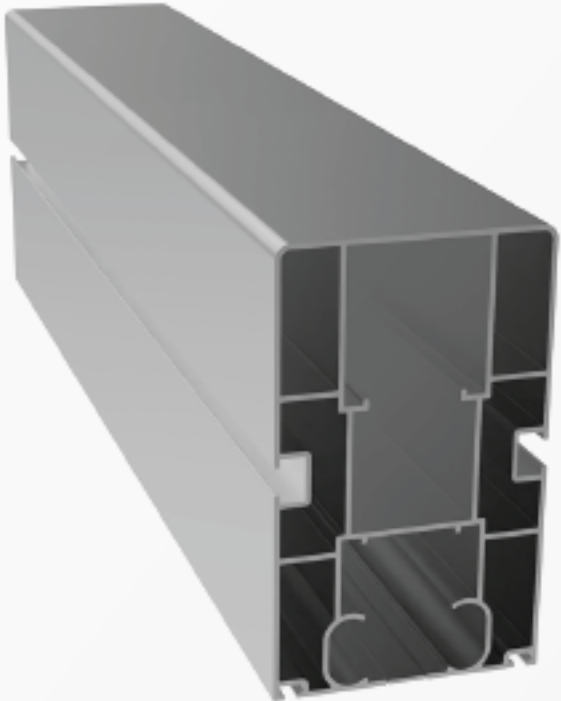

MIDDLE RAIL 90X150

PRODUCT CODE: 2052
WEIGHT KG/M: 5.217
DIMENSIONS: 91×150×1.9mm